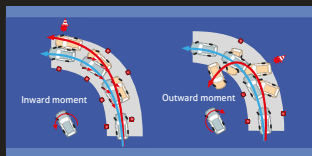

G Type

INTERACTIVE 8" HEAD UNIT

Providing vast array of entertainments for your enjoyable driving experience. (1.2 G Type)

1.2 G TYPE
(Spot Order for M/T Type)

SAFETY FEATURES

Maximum safety for every passenger to provide total peace of mind and excitement in every journey.