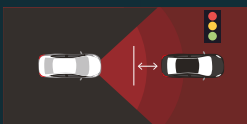

FRONT DEPARTURE ALERT
Alert driver with sound when preceding vehicle moving on traffic.