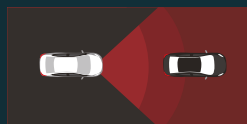

PRE-COLLISION WARNING & PRE-COLLISION BRAKING
Integrated camera and radar system that help to reduce crash risk and damage in a frontal collision.